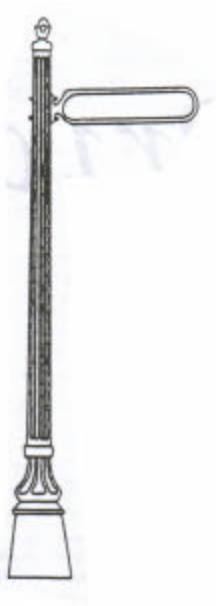

[Walkway Gates](#)

[Spiral Stairways](#)

[Miscellaneous Ornamental Ironwork](#)

[Wrought Iron Doors](#)

[Decks & Balconies](#)

[Finishes](#)

[Shipping Information](#)

[Contact information](#)

[Ordering Information](#)

MISCELLANEOUS

A 6105
Fluted Column
 Height: 8'4"
 Base: 14.5" Sq

A 4750
Street Sign Post
 Height: 8'6"
 Sing: 39" X 8"

A 4751
Stop Sign Post
 Height: 8'2"
 Sign: 30" x 30"

A 6105-P
Plain column
 Height: 8'4"
 Base: 14.5" Sq

A 1220-A
Compton Clock
 Height: 11'

A 1220-B
4 Face Clock
 Height: 16'

A 1220-C
Clock W/Rams Base
 Height: 11'2"

MISCELLANEOUS

A 40
Lg. Church Iron Bell
 Height: 30''
 Width: 29''

A 39
Small Iron Bell
 -Bull
 -Pig
 -Cow
 -Deer

A 38
Medium Aluminum Bell
 Height: 20''
 Width: 18''

A 37
Small Aluminum Bell

A 3298
Bear Hall Tree
 Height: 6'5''

A 43
Cowboy Coffe Table Base
 Height: 15.5''
 Length: 41''

A 3710.1
Pantera Coffe Table Base
 Height: 15.5''
 Length: 41''